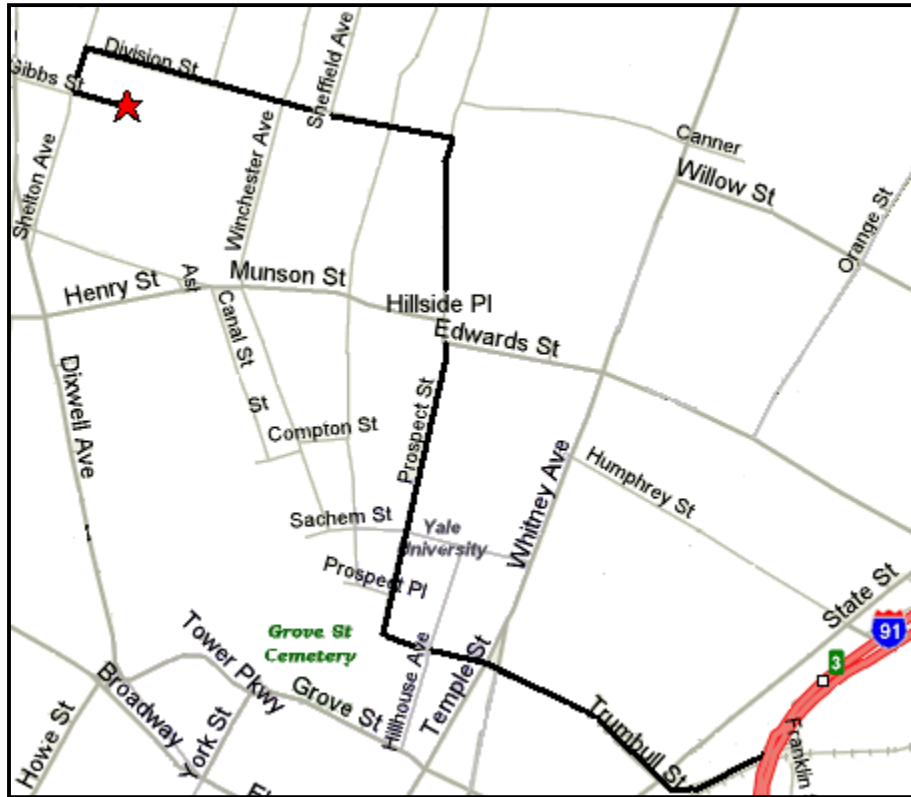

Directions to EleMar New England Marble & Granite

From 91 North or South:

- Take exit 3 for Trumbull St.
- Head straight off the exit and continue on Trumbull St.
- At the 5th traffic light Trumbull St. will come to an end.
- Take a right onto Prospect St.
- At the 4th light, take a left onto Division St.
- At the 2nd light, take a left onto Shelton Ave.
- Finally, take your first left onto Gibbs St.
- Head straight down Gibbs St. until you reach our parking lot and front office.